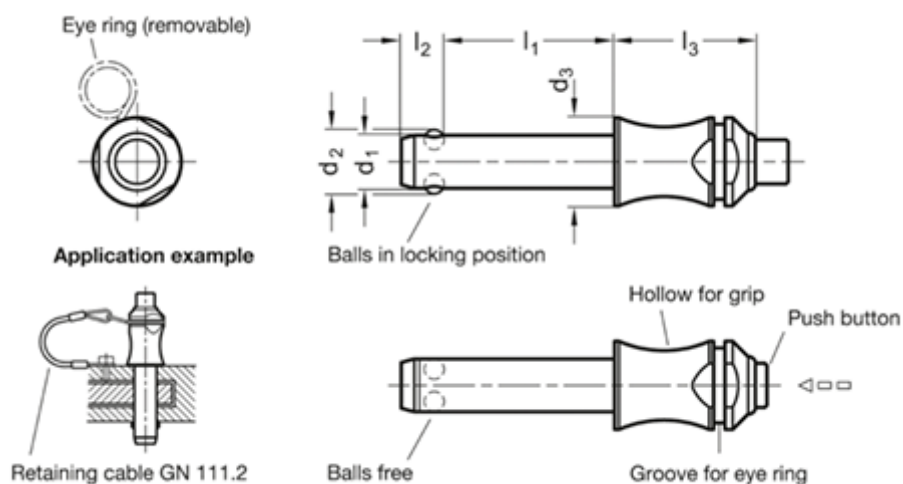

Article number: 20016680  
 Description: E+G Ball lock pin  
 GN 113.3-12-35

## Measures

d1	-0.04/-0.08	= -
d2		= -
d3		= -
l3		= -
l1	+0.6	= -
l2	±1	= -
Load in (N)		= -
Weight in (g)		= -